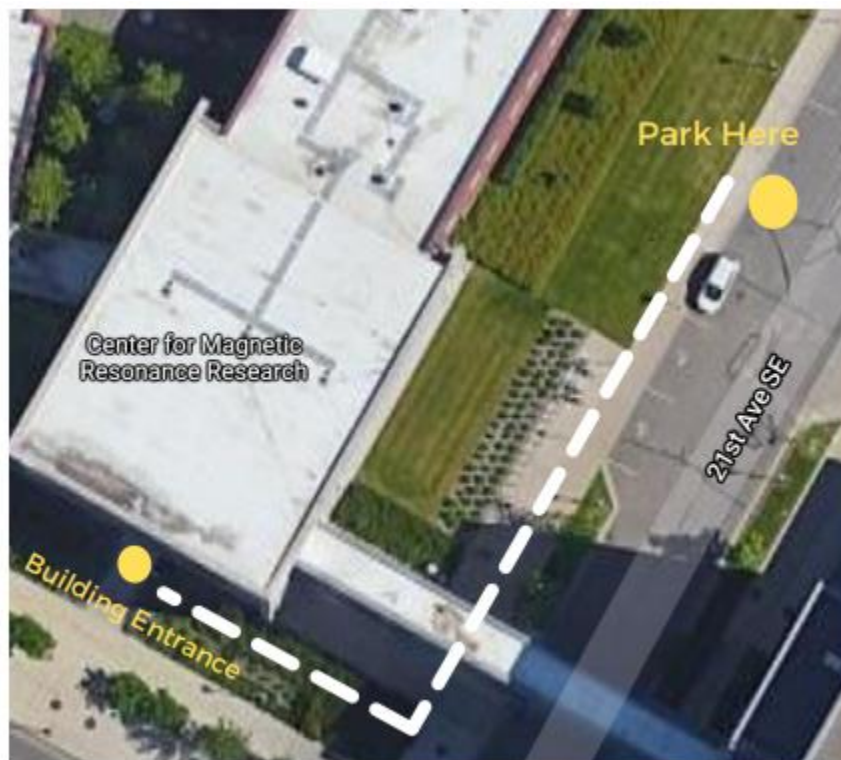

# CMRR Parking & Arrival Instructions

- Please arrive at the Center for Magnetic Resonance Research (CMRR) 15 minutes prior to your visit time to account for traffic
- In your GPS, enter: **2021 6<sup>th</sup> St SE, Minneapolis, MN 55455**
- Park along the east side of the CMRR building in the spots marked “Reserved for CCIR/CMRR Guests”
- A Research Assistant will meet you with a parking permit for the CMRR
  - If the spots are full, park in the Maroon Lot across the street (not the contract parking

# CMRR to Elliot Hall Parking Instructions

- In your GPS, enter: **73 E River Road, Minneapolis, MN 55455**
  - Please note that East River Road and East River Parkway are the same—it just depends which GPS or map you use
  - For step-by-step instructions:
    - Turn right onto 6<sup>th</sup> Street SE, and then continue onto 5<sup>th</sup> Street SE
    - Turn left onto 15<sup>th</sup> Ave SE, and then continue onto Pleasant Street SE
    - Turn right onto Arlington Street
    - Turn right onto East River Road (aka East River Parkway)
    - Turn right into the parking lot of Elliott Hall
- Park in the MCTFR parking spots near Elliott Hall, on the side closest to the river
  - If those spots are full, you can park in a metered parking space in the lot
- A Research Assistant will provide you with a new parking permit for Elliott Hall