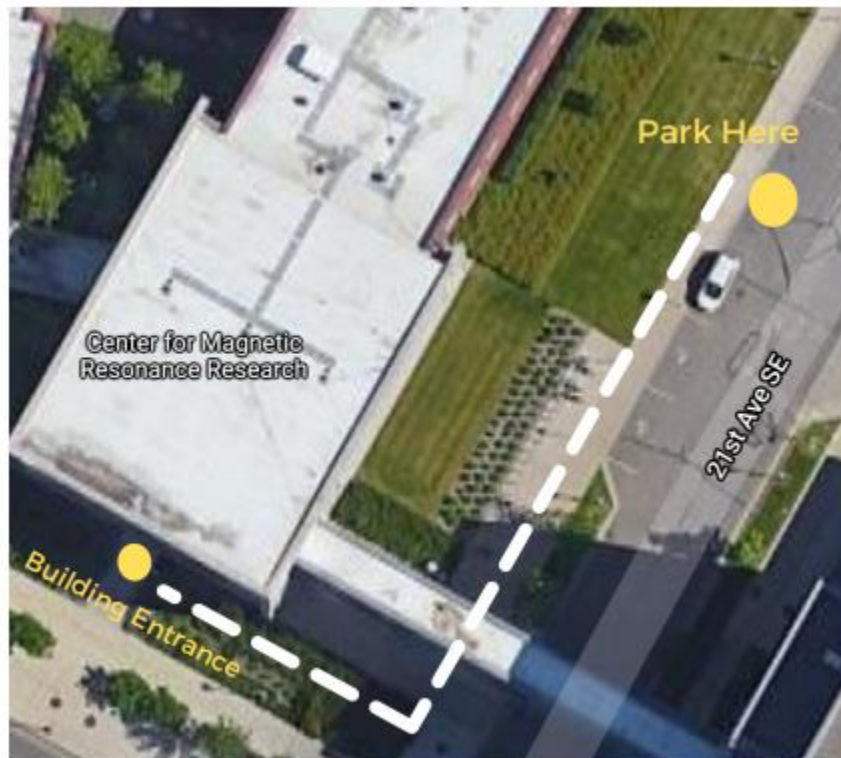

Adolescent Brain Cognitive Development

Teen Brains. Today's Science. Brighter Future.

CMRR Parking & Arrival Instructions

- Please arrive at the Center for Magnetic Resonance Research (CMRR) 15 minutes prior to your visit time to account for traffic
- In your GPS, enter: **2021 6th St SE, Minneapolis, MN 55455**
- Park along the east side of the CMRR building in the spots marked “Contract Parking C28”
- A Research Assistant will meet you with a parking permit for the CMRR
 - If the spots are full, park in the Maroon Lot across the street (not the contract parking lot)

Adolescent Brain Cognitive Development

Teen Brains. Today's Science. Brighter Future.

CMRR to Elliot Hall Parking Instructions

- In your GPS, enter: **73 E River Road, Minneapolis, MN 55455**
 - Please note that East River Road and East River Parkway are the same—it just depends which GPS or map you use
 - For step-by-step instructions:
 - Turn right onto 6th Street SE, and then continue onto 5th Street SE
 - Turn left onto 15th Ave SE, and then continue onto Pleasant Street SE
 - Turn right onto Arlington Street
 - Turn right onto East River Road (aka East River Parkway)
 - Turn right into the parking lot of Elliott Hall
- Park in the MCTFR parking spots near Elliott Hall, on the side closest to the river
 - If those spots are full, you can park in a metered parking space in the lot
- A Research Assistant will provide you with a new parking permit for Elliott Hall