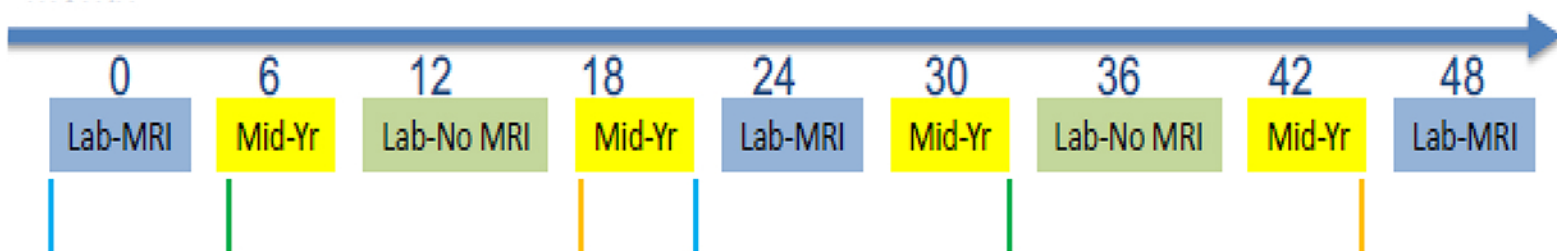

ABCD Annual Data Releases

Curated data are released annually via the NIMH Data Archive (<https://nda.nih.gov/abcd>)

Month

2019 Data Release 2.0

- Full cohort baseline (with imaging)
- Hurricane Irma substudy
- Fitbit raw data
- Interim:
  - 6-month
  - 18-month
  - 1-year

2020 Data Release 3.0

- Full cohort 1-year follow-up
- Full cohort 6-month follow-up
- Interim:
  - 18-month
  - 30-month
  - 2-year (imaging)

2021 Data Release 4.0

- Full cohort 2-year follow-up (with imaging)
- Full cohort 18-month follow-up
- Interim:
  - 30-month
  - 42-month
  - 3-year

Release Year	Baseline	6 month	1 year	18 month	2 year	36 month	3 year	48 month	4 year	60 month	5 year	72 month	6 year	84 month	7 year	96 month	8 year	108 month	9 year	120 month	10 year	132 month	11 year	144 month	12 year	
1	4,951	0																								
2	11,873	8,623	4,951	1,919	0																					
3	11,873	11,873	11,873	8,905	5,937	2,968	0																			
4	11,873	11,873	11,873	11,873	11,873	8,905	5,937	2,968	0																	
5	11,873	11,873	11,873	11,873	11,873	11,873	11,873	8,905	5,937	2,968	0															
6	11,873	11,873	11,873	11,873	11,873	11,873	11,873	11,873	11,873	8,905	5,937	2,968	0													
7	11,873	11,873	11,873	11,873	11,873	11,873	11,873	11,873	11,873	11,873	11,873	8,905	5,937	2,968	0											
8	11,873	11,873	11,873	11,873	11,873	11,873	11,873	11,873	11,873	11,873	11,873	11,873	11,873	8,905	5,937	2,968	0									
9	11,873	11,873	11,873	11,873	11,873	11,873	11,873	11,873	11,873	11,873	11,873	11,873	11,873	11,873	11,873	8,905	5,937	2,968	0							
10	11,873	11,873	11,873	11,873	11,873	11,873	11,873	11,873	11,873	11,873	11,873	11,873	11,873	11,873	11,873	11,873	11,873	8,905	5,937	2,968	0					
11	11,873	11,873	11,873	11,873	11,873	11,873	11,873	11,873	11,873	11,873	11,873	11,873	11,873	11,873	11,873	11,873	11,873	11,873	11,873	8,905	5,937	2,968	0			
12	11,873	11,873	11,873	11,873	11,873	11,873	11,873	11,873	11,873	11,873	11,873	11,873	11,873	11,873	11,873	11,873	11,873	11,873	11,873	11,873	11,873	8,905	5,937	2,968	0	
13	11,873	11,873	11,873	11,873	11,873	11,873	11,873	11,873	11,873	11,873	11,873	11,873	11,873	11,873	11,873	11,873	11,873	11,873	11,873	11,873	11,873	11,873	11,873	8,905	5,937	
14	11,873	11,873	11,873	11,873	11,873	11,873	11,873	11,873	11,873	11,873	11,873	11,873	11,873	11,873	11,873	11,873	11,873	11,873	11,873	11,873	11,873	11,873	11,873	11,873	8,905	5,937
Collection year	0	0.5	1	1.5	2	2.5	3	3.5	4	4.5	5	5.5	6	6.5	7	7.5	8	8.5	9	9.5	10	10.5	11	11.5	12	

Yearly (rolling) release schedule